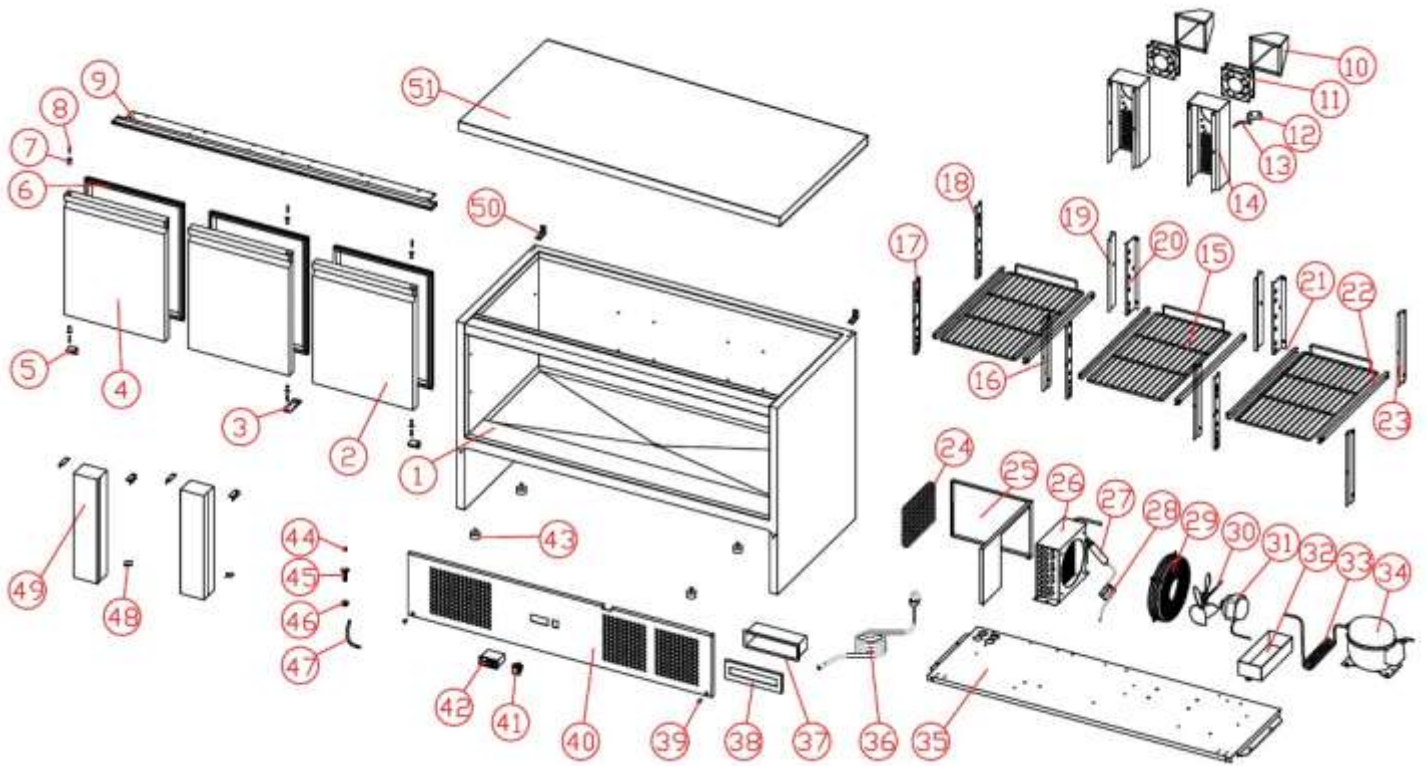

СТОЛ ХОЛОДИЛЬНЫЙ TATRA TRTGNL3 TN

СТОЛ ХОЛОДИЛЬНЫЙ TATRA TRTGNL3 TN

1	CABINET	GXE-0-000-0021-0	1
2	DOOR(RIGHT)	GXE-0-000-0095-0	2
3	BOTTOM MIDDLE HINGE	GXE-2-001-0103-0	1
4	DOOR(LEFT)	GXE-0-000-0080-0	1
5	BOTTOM HINGE	GXE-2-001-0090-0	2
6	DOOR GASKET	16401390494	3
7	DOOR AXIS SLEEVE	16353010008	6
8	HINGE AXIS	12515035728	6
9	UPPER HINGE	GXE-2-001-0104-0	1
10	AIR GUIDE COVER	16356010001	2
11	EVA. FAN	17701151238	2
12	PROBE COVER	GXE-2-001-0286-0	1
13	PROBE	17649490013	1
14	FAN BASE	GXE-2-001-0091-0	2
15	SHELF	12502012759	3
16	BEAM HANG STRIP(RIGHT)	GXE-2-001-0094-0	3
17	BEAM HANG STRIP(LEFT)	GXE-2-001-0093-0	3
18	SIDE REAR HANG STRIP(LEFT)	GXE-2-001-0097-0	1
19	REAR HANG STRIP(RIGHT)	GXE-2-001-0096-0	2
20	REAR HANG STRIP(LEFT)	GXE-2-001-0095-0	2
21	LEFT SHELF GUIDE	GXE-2-001-0037-0	3
22	RIGHT SHELF GUIDE	GXE-2-001-0036-0	3
23	SIDE REAR HANG STRIP(RIGHT)	GXE-2-001-0098-0	1
24	DRYER FILTER	16324020001	1
25	WIND COVER	GXE-2-001-0099-0	1
26	CONDENSER	17303090210	1
27	DRYER FILTER	17111250145	1
28	CAPILLARY	15804042410	1
29	COND.FAN COVER	22726010002	1
30	COND. FAN BLADE	16381738082	1
31	COND. FAN MOTOR	22752520010	1
32	OUTER DRAIN PAN	16316130004	1
33	HIGH PRESSURE PIPE	17116060006	1
34	COMPRESSOR	17209010031	1
35	COOLING UNIT BOARD	GXE-2-001-0100-0	1
36	POWER CORD	17664640059	1
37	PLASTIC WATER-PROOF BOX	16316130001	1
38	PLASTIC WATER-PROOF BOX COVER	16316130002	1
39	LARGE PLASTIC BUTTON	16369390066	2
40	PANEL	GXE-2-001-0102-0	1
41	POWER SWITCH	17749210020	1
42	CONTROLLER	17709030002	1
43	FEET	12534010009	4
44	WATER PLUG	16369140901	1
45	DRAIN-PIPE	15810020901	1
46	DRAIN-PIPE BUT	16365050901	1
47	PVC DRAIN-PIPE	GXE-2-005-0005-0	1
48	MIDDLE BEAM CONNECT	GXE-2-001-0017-0	6
49	MIDDLE BEAM	GXE-0-000-0096-0	2
50	TOP FIXING PLATE	GXE-2-001-0092-0	2
51	COUNTER TOP	GXE-0-000-0022-0	1